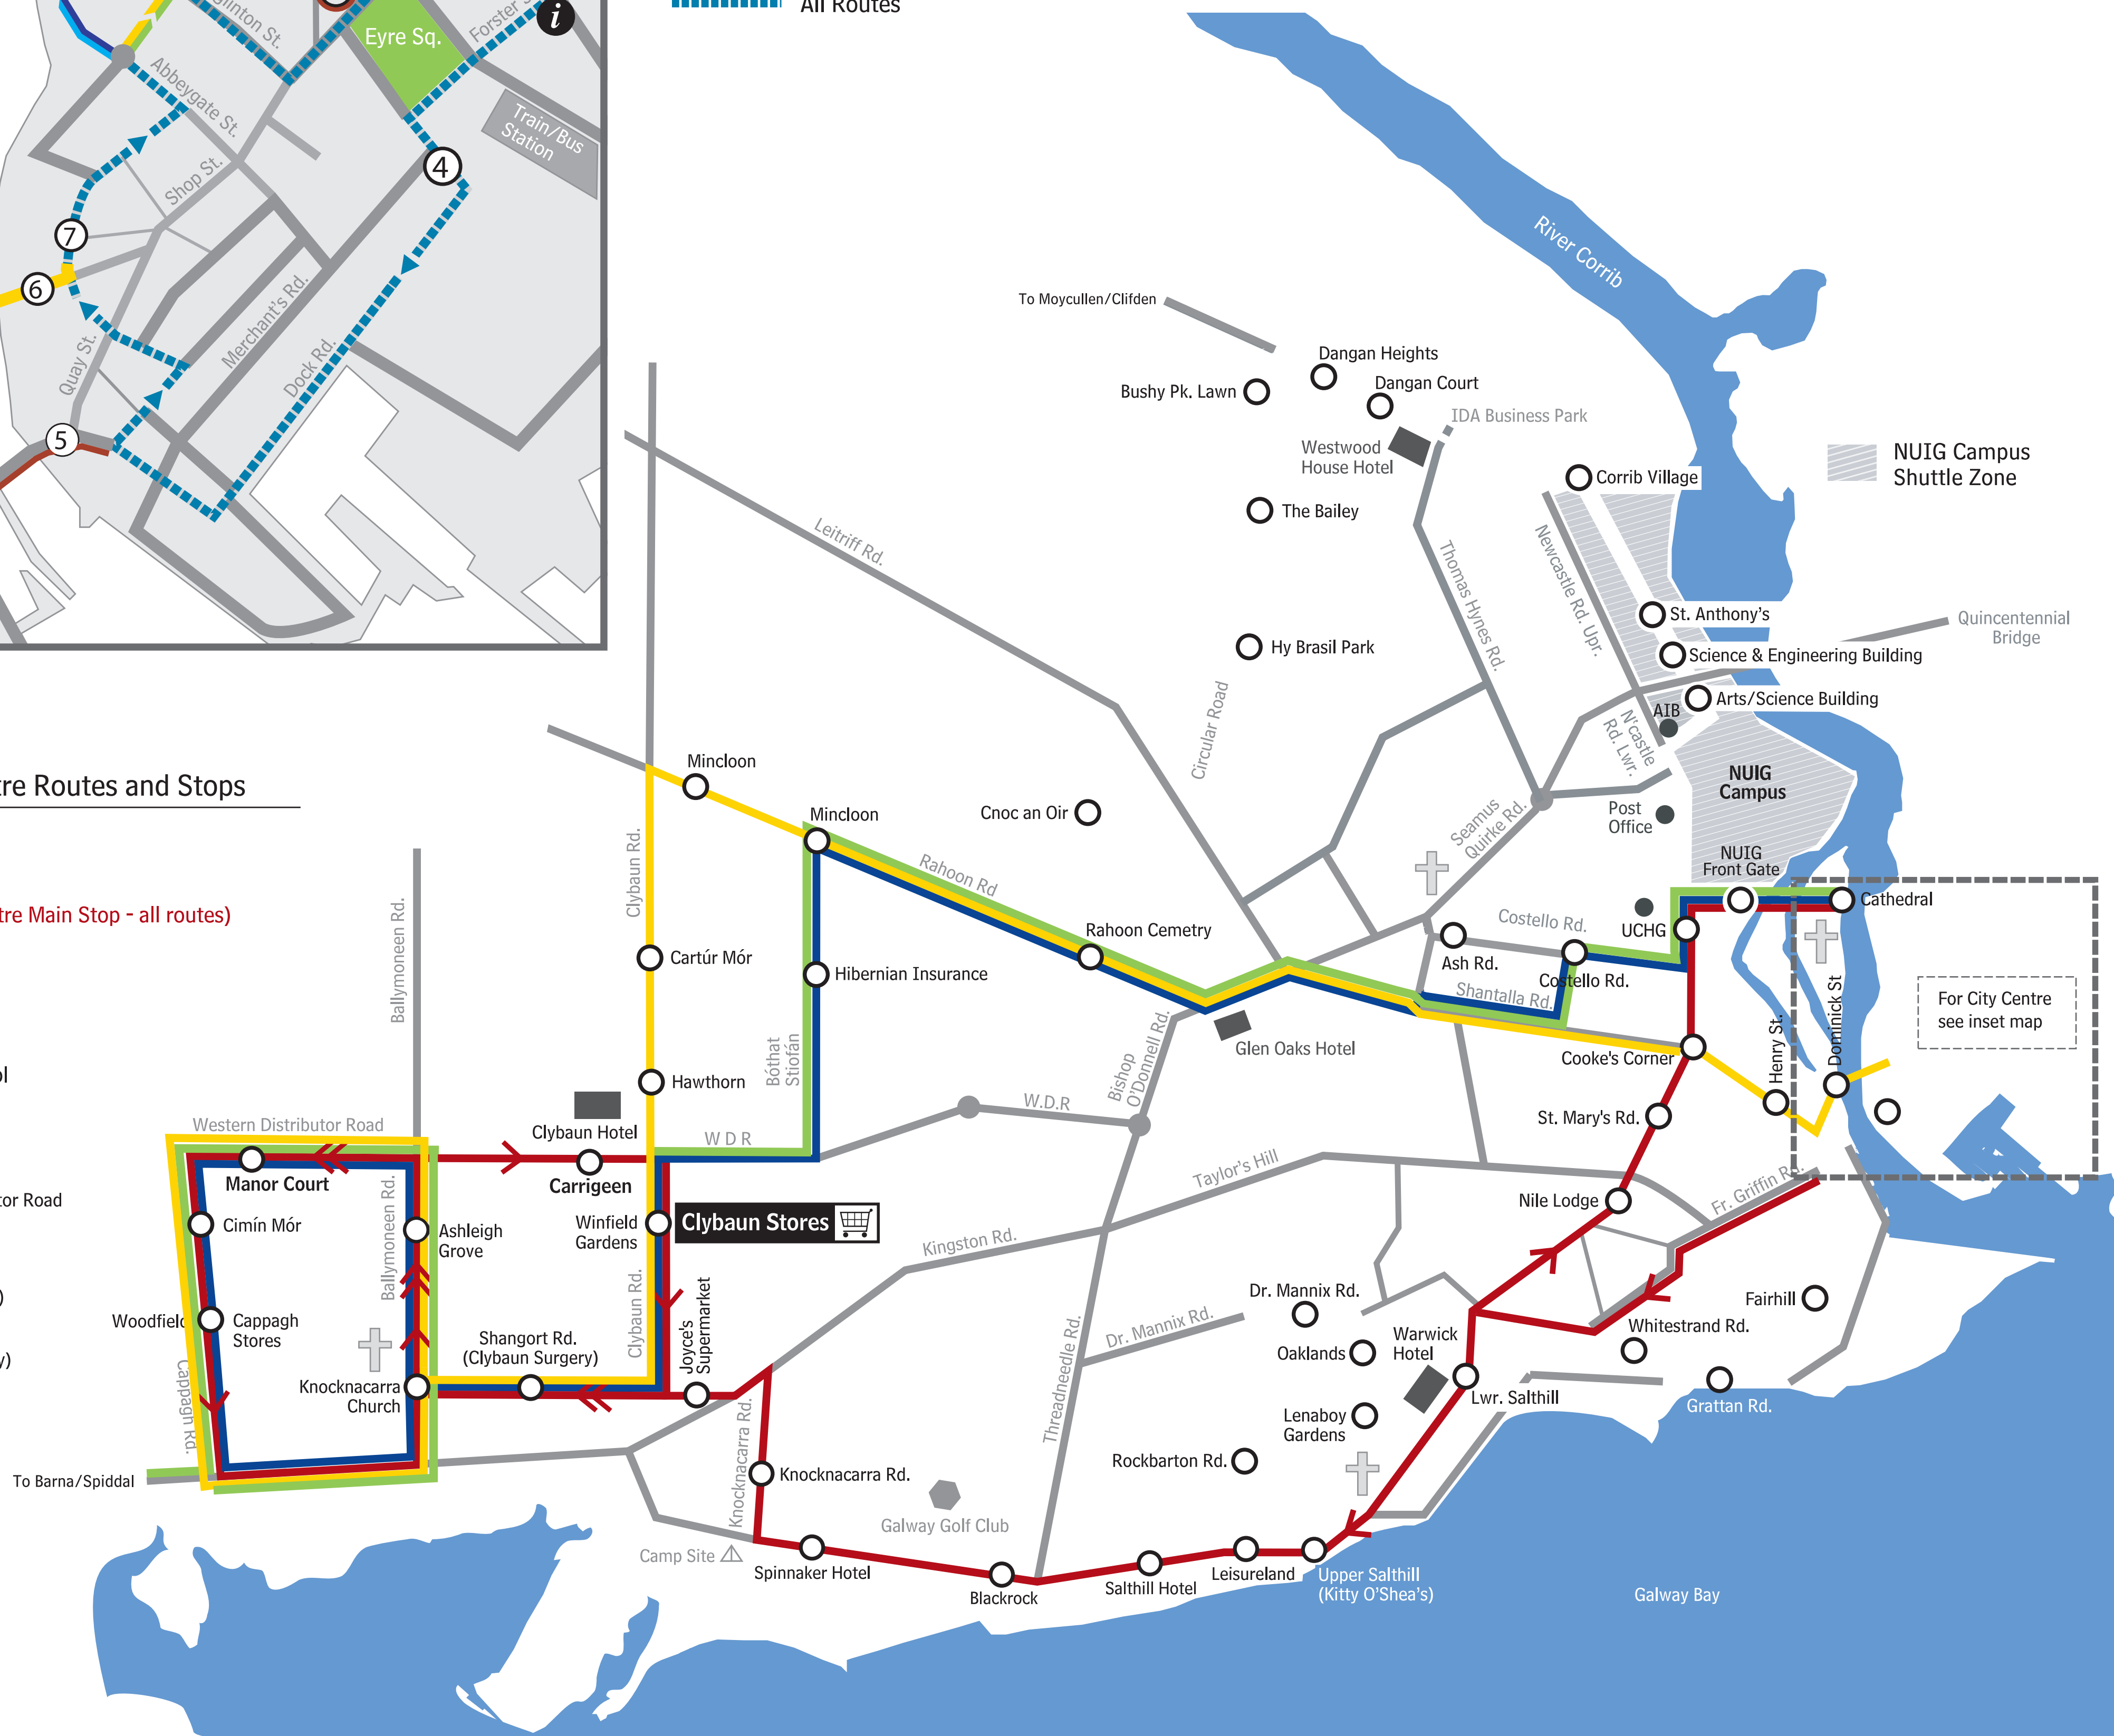

- Route 33
- Route 34
- Route 35
- Route 36
- - - All Routes

Galway City Centre Routes and Stops

- ① Galway Cathedral
- ② Courthouse
- ③ Eyre Sq. (City Centre Main Stop - all routes)
- ④ Victoria Place
- ⑤ Jury's Inn
- ⑥ The Living Room
- ⑦ St. Patrick's School

i Tourist Office

W.D.R = Western Distributor Road

- ← Route of No. 36 (Outbound journey)
- Route of No. 36 (City bound journey)

Telephone: 00353 91 860814 / Fax: 00353 91 860815 / Email: citydirect@eircom.net